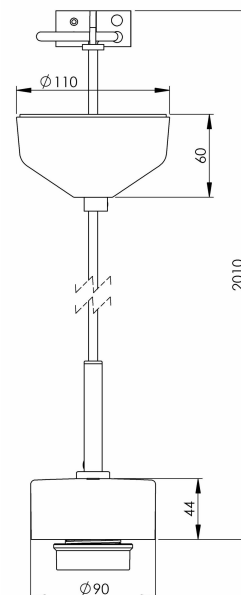

Smycka pendant white/white cable

Combine your Smycka pendant base with the shade of your desire. Comes with two meters of textile cord and a ceiling rose in porcelain.

EAN / GTIN	7312905180309
E-number	7501026
Article no.	51803-000-10
Type designation	51803

Specification

Material	Porcelain
Base colour	White (NCS S 1000-N)
Glass gasket	Silicone
Weight	0,65 kg
Diameter (mm)	90
Height (mm)	44
Lamp holder	E27
Light source	E27, max 60W (not included)
Effect	Max 60W
Rated voltage	230V
IP class	IP20
Insulation class	II
D class	No
IK class	IK02
Ta	-30 - +25
Installation	Ceiling
Knock out opening	0
Cable area, max	Max 2 x 2,5 mm ²
Bridging	No
Surface mounted cable	No
Connection	Terminal block
Family	Pendants
Design	Håkan Svennesson SD