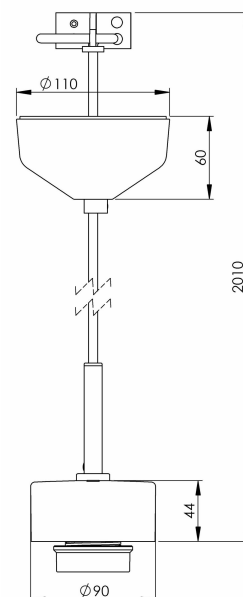

Smycka pendant white/black cable

Combine your Smycka pendant base with the shade of your desire. Comes with two meters of textile cord and a ceiling rose in porcelain.

EAN / GTIN	7312905180316
E-number	7501027
Article no.	51803-006-10
Type designation	51803

Specification

Material	Porcelain
Base colour	White (NCS S 1000-N)
Glass gasket	Silicone
Weight	0,65 kg
Diameter (mm)	90
Height (mm)	44
Lamp holder	E27
Light source	E27, max 60W (not included)
Effect	Max 60W
Rated voltage	230V
IP class	IP20
Insulation class	II
D class	No
IK class	IK02
Ta	-30 - +25
Installation	Ceiling
Knock out opening	0
Cable area, max	Max 2 x 2,5 mm ²
Bridging	No
Surface mounted cable	No
Connection	Terminal block
Family	Pendants
Design	Håkan Svennesson SD