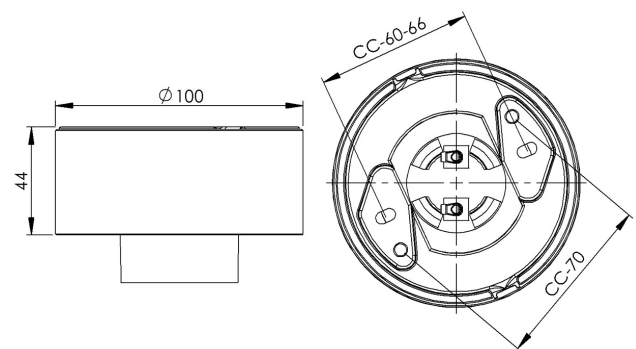

## Base thread 84,5 mm

EAN / GTIN	7312900527406
E-number	7500015
Article no.	52740-000-10
Type designation	52740
Norwegian EI-number	3031900
Finnish S-number	4211973

### Specification

Material	Porcelain
Base colour	White (NCS S 1000-N)
Glass thread (mm)	84,5 mm
Glass gasket	Silicone
Weight	0,47 kg
Diameter (mm)	100
Height (mm)	44
Lamp holder	E27
Light source	E27, max 75W (not included)
Effect	Max 75W
Rated voltage	230V
IP class	IP20
Insulation class	II
D class	No
IK class	IK02
Ta	-30 - +25
Installation	Ceiling/wall
CC measurement (mm)	60-66, 70
Knock out opening	2
Cable inlet	Bottom inlet
Cable glands	Bottom inlet
Cable area, max	Max 2 x 2,5 mm <sup>2</sup>
Bridging	Yes
Surface mounted cable	Yes
Connection	Screw connector
Family	Bases

### Spare parts

Gasket silikon for thread 84,5 mm, Article no.: 02786-9

*If the base is modified the person responsible for the modification shall be considered manufacturer. Subject to errors in text. We reserve the right to change the technical specifications (without notice).*