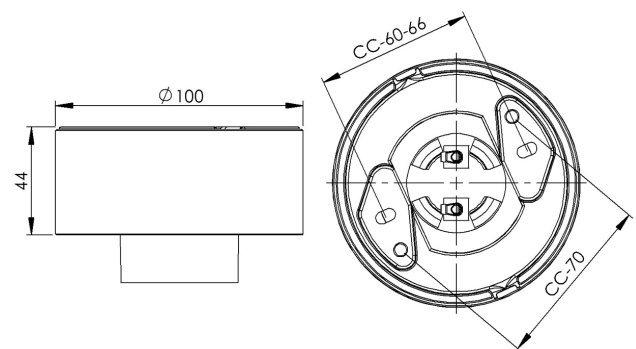

Base thread 84,5 mm

EAN / GTIN	7312900527406
E-number	7500015
Article no.	52740-000-10
Type designation	52740
Norwegian EI-number	3031900
Finnish S-number	4211973

Specification

Material	Porcelain
Base colour	White (NCS S 1000-N)
Glass thread (mm)	84,5 mm
Glass gasket	Silicone
Weight	0,47 kg
Diameter (mm)	100
Height (mm)	44
Lamp holder	E27
Light source	E27, max 75W (not included)
Effect	Max 75W
Rated voltage	230V
IP class	IP20
Insulation class	II
D class	No
IK class	IK02
Ta	-30 - +25
Installation	Ceiling/wall
CC measurement (mm)	60-66, 70
Knock out opening	2
Cable inlet	Bottom inlet
Cable glands	Bottom inlet
Cable area, max	Max 2 x 2,5 mm ²
Bridging	Yes
Surface mounted cable	Yes
Connection	Screw connector
Family	Bases

Spare parts

Gasket silikon for thread 84,5 mm, Article no.: 02786-9

If the base is modified the person responsible for the modification shall be considered manufacturer. Subject to errors in text. We reserve the right to change the technical specifications (without notice).