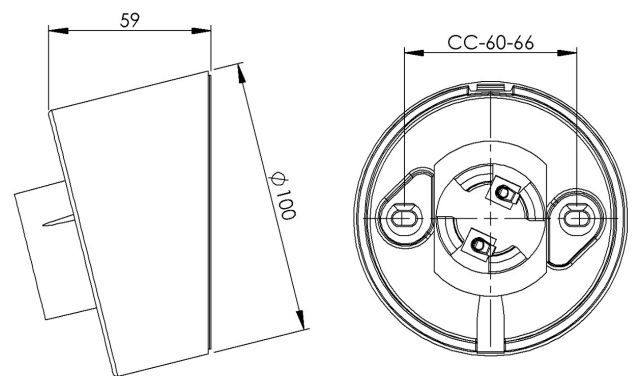

## Base thread 84,5 mm

EAN / GTIN	7312900527413
E-number	7500415
Article no.	52741-000-10
Type designation	52741
Norwegian EI-number	3031902
Finnish S-number	4211976

### Specification

Material	Porcelain
Base colour	White (NCS S 1000-N)
Glass thread (mm)	84,5 mm
Glass gasket	Silicone
Weight	0,49 kg
Diameter (mm)	100
Width (mm)	59
Lamp holder	E27
Light source	E27, max 75W (not included)
Effect	Max 75W
Rated voltage	230V
IP class	IP20
Insulation class	II
D class	No
IK class	IK02
Ta	-30 - +25
Installation	Wall
CC measurement (mm)	60-66
Knock out opening	2
Cable inlet	Bottom inlet
Cable glands	Bottom inlet
Cable area, max	Max 2 x 2,5 mm <sup>2</sup>
Bridging	Yes
Surface mounted cable	Yes
Connection	Screw connector
Family	Bases

### Luminaire specific information

Angeled 14 degrees.

### Spare parts

Gasket silikon for thread 84,5 mm, Article no.: 02786-9

*If the base is modified the person responsible for the modification shall be considered manufacturer. Subject to errors in text. We reserve the right to change the technical specifications (without notice).*