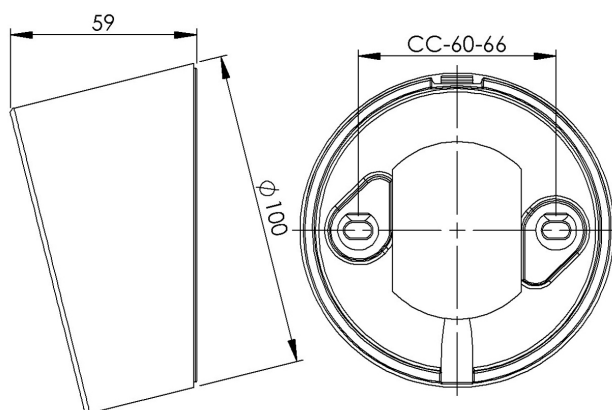

Base thread 84,5 mm

Base thread 84,5 mm in white glaze. IP20. Slanting. To be completed with with a LED module, max 8W.

EAN / GTIN	7312902741800
E-number	7502789
Article no.	52741-800-10
Type designation	52741/LED

Specification

Material	Porcelain
Base colour	White (NCS S 1000-N)
Glass thread (mm)	84,5 mm
Glass gasket	Silicone
Weight	0,49 kg
Diameter (mm)	100
Width (mm)	59
Lamp holder	Without lamp holder
Light source	
LED module, max 8W (not included)	
Effect	Max 8W
Rated voltage	230V
IP class	IP20
Insulation class	I
D class	No
IK class	IK02
Ta	-30 - +25
Installation	Wall
CC measurement (mm)	60-66
Knock out opening	2
Cable inlet	Bottom inlet
Cable glands	Bottom inlet
Bridging	Yes
Surface mounted cable	Yes
Family	Bases

Spare parts

Gasket silikon for thread 84,5 mm, Article no.: 02786-9

If the base is modified the person responsible for the modification shall be considered manufacturer. Subject to errors in text. We reserve the right to change the technical specifications (without notice).