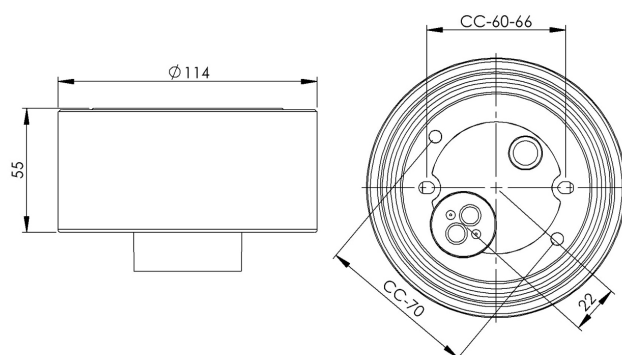

## Base thread 99 mm

White IP54 straight E27 60W with bottom inlet

EAN / GTIN	7312905276019
E-number	7500095
Article no.	52760-000-10
Type designation	52760
Norwegian El-number	3032264
Finnish S-number	4112861

### Specification

Material	Porcelain
Base colour	White (NCS S 1000-N)
Glass thread (mm)	99 mm
Glass gasket	Silicone
Weight	0,64 kg
Diameter (mm)	115
Height (mm)	55
Lamp holder	E27
Light source	E27, max 60W (not included)
Effect	Max 60W
Rated voltage	230V
IP class	IP54
Insulation class	II
D class	No
IK class	IK02
Ta	-30 - +25
Installation	Ceiling/wall
CC measurement (mm)	60-66, 70
Knock out opening	0
Cable inlet	Bottom inlet
Cable glands	Bottom inlet
Cable area, max	Max 2 x 2,5 mm <sup>2</sup>
Bridging	Yes
Surface mounted cable	No
Connection	Mantle screw
Family	Bases

### Spare parts

Gasket silicone for thread 99 mm, Article no.: 03542

*If the base is modified the person responsible for the modification shall be considered manufacturer. Subject to errors in text. We reserve the right to change the technical specifications (without notice).*