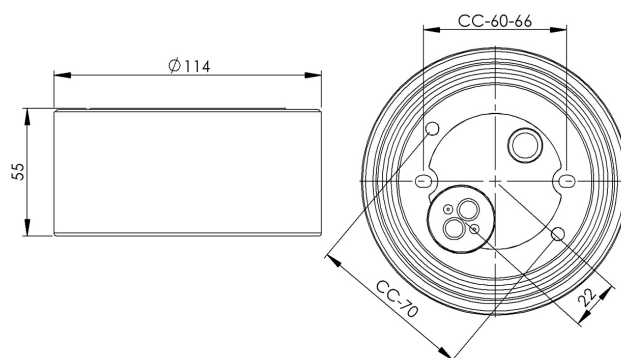

Base thread 99 mm

Base thread 99 mm in white glaze. IP44. Straight. Bottom inlet. To be completed with with a LED module, max 8W.

EAN / GTIN	7312905276804
E-number	7502807
Article no.	52760-800-10
Type designation	7300/LED

Specification

Material	Porcelain
Base colour	White (NCS S 1000-N)
Glass thread (mm)	99 mm
Glass gasket	Silicone
Weight	0,64 kg
Diameter (mm)	114
Height (mm)	55
Lamp holder	Without lamp holder
Light source	
LED module, max 8W (not included)	
Effect	Max 8W
Rated voltage	230V
IP class	IP44
Insulation class	I
D class	No
IK class	IK02
Ta	-30 - +25
Installation	Ceiling/wall
CC measurement (mm)	60-66, 70
Knock out opening	0
Cable inlet	Bottom inlet
Cable glands	Bottom inlet
Bridging	Yes
Surface mounted cable	No
Family	Bases

Spare parts

Gasket silicone for thread 99 mm, Article no.: 03542

If the base is modified the person responsible for the modification shall be considered manufacturer. Subject to errors in text. We reserve the right to change the technical specifications (without notice).