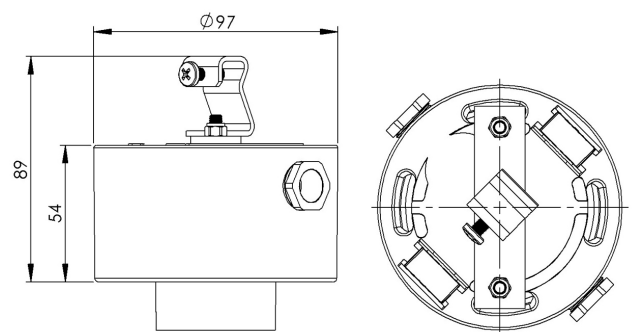

## Base thread 84,5 mm

EAN / GTIN	7312905501005
E-number	7510021
Article no.	55010-000-10
Type designation	52721-2
Norwegian EI-number	3056124
Finnish S-number	4211980

### Specification

Material	Porcelain
Base colour	White (NCS S 1000-N)
Glass thread (mm)	84,5 mm
Glass gasket	Silicone
Weight	0,7 kg
Diameter (mm)	97
Height (mm)	54
Lamp holder	E27
Light source	E27, max 75W (not included)
Effect	Max 75W
Rated voltage	230V
IP class	IP54
Insulation class	II
D class	Yes
IK class	IK02
Ta	-30 - +25
Installation	Line mount
CC measurement (mm)	60-66
Knock out opening	0
Cable inlet	Side inlet
Cable glands	Side inlet
Cable area, max	Max 2 x 2,5 mm <sup>2</sup>
Bridging	Yes
Surface mounted cable	Yes
Connection	Mantle screw
Family	Bases

### Spare parts

Gasket silikon for thread 84,5 mm, Article no.: 02786-9

*If the base is modified the person responsible for the modification shall be considered manufacturer. Subject to errors in text. We reserve the right to change the technical specifications (without notice).*