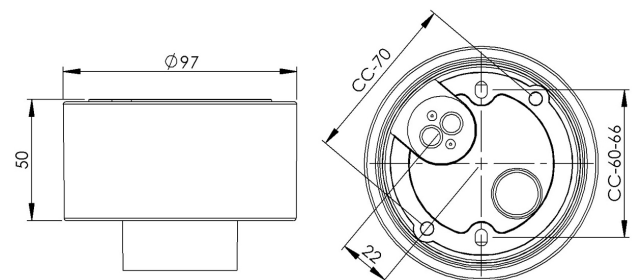

Base thread 84,5 mm

EAN / GTIN	7312905571701
E-number	7510029
Article no.	55717-000-10
Type designation	7241
Norwegian EI-number	3032268
Finnish S-number	4112853

Specification

Material	Porcelain
Base colour	White (NCS S 1000-N)
Glass thread (mm)	84,5 mm
Glass gasket	Silicone
Weight	0,41 kg
Diameter (mm)	97
Height (mm)	50
Lamp holder	E27
Light source	E27, max 75W (not included)
Effect	Max 75W
Rated voltage	230V
IP class	IP44
Insulation class	II
D class	No
IK class	IK02
Ta	-30 - +25
Installation	Ceiling/wall
CC measurement (mm)	60-66, 70
Knock out opening	0
Cable inlet	Bottom inlet
Cable glands	Bottom inlet
Cable area, max	Max 2 x 2,5 mm ²
Bridging	Yes
Surface mounted cable	No
Connection	Mantle screw
Family	Bases

Spare parts

Gasket silikon for thread 84,5 mm, Article no.: 02786-9

If the base is modified the person responsible for the modification shall be considered manufacturer. Subject to errors in text. We reserve the right to change the technical specifications (without notice).