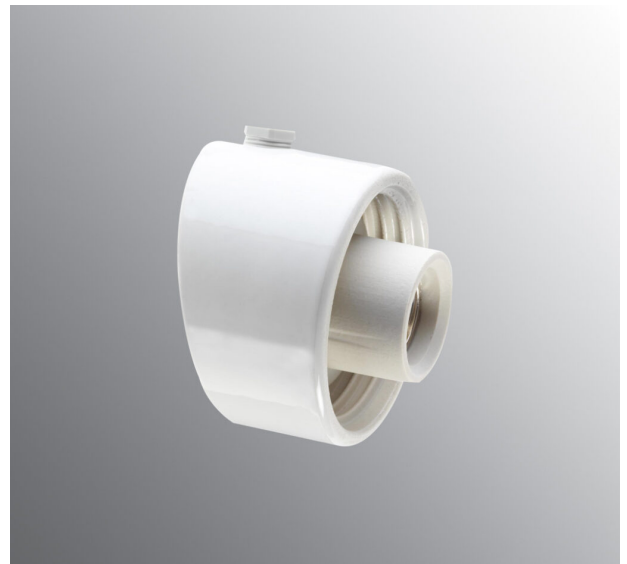

## Base thread 84,5 mm

EAN / GTIN	7312905572609
E-number	7510024
Article no.	55726-000-10
Type designation	52726
Norwegian EI-number	3056125
Finnish S-number	4211982

### Specification

Material	Porcelain
Base colour	White (NCS S 1000-N)
Glass thread (mm)	84,5 mm
Glass gasket	Silicone
Weight	0,73 kg
Diameter (mm)	100
Length/Depth (mm)	66
Lamp holder	E27
Light source	E27, max 75W (not included)
Effect	Max 75W
Rated voltage	230V
IP class	IP54
Insulation class	II
D class	No
IK class	IK02
Ta	-30 - +25
Installation	Wall
CC measurement (mm)	60-66
Knock out opening	0
Cable inlet	Side inlet
Cable glands	Side inlet
Cable area, max	Max 2 x 2,5 mm <sup>2</sup>
Bridging	Yes
Surface mounted cable	Yes
Connection	Mantle screw
Family	Bases

### Luminaire specific information

Angeled 14 degrees.

### Spare parts

Gasket silikon for thread 84,5 mm, Article no.: 02786-9

*If the base is modified the person responsible for the modification shall be considered manufacturer. Subject to errors in text. We reserve the right to change the technical specifications (without notice).*