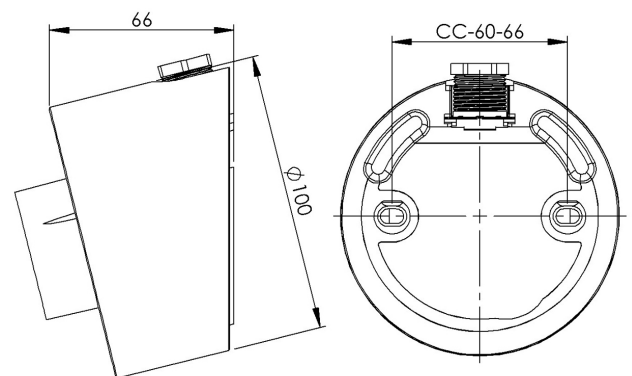

## Base thread 84,5 mm

EAN / GTIN	7312905572609
E-number	7510024
Article no.	55726-000-10
Type designation	52726
Norwegian EI-number	3056125
Finnish S-number	4211982

### Specification

Material	Porcelain
Base colour	White (NCS S 1000-N)
Glass thread (mm)	84,5 mm
Glass gasket	Silicone
Weight	0,73 kg
Diameter (mm)	100
Length/Depth (mm)	66
Lamp holder	E27
Light source	E27, max 75W (not included)
Effect	Max 75W
Rated voltage	230V
IP class	IP54
Insulation class	II
D class	No
IK class	IK02
Ta	-30 - +25
Installation	Wall
CC measurement (mm)	60-66
Knock out opening	0
Cable inlet	Side inlet
Cable glands	Side inlet
Cable area, max	Max 2 x 2,5 mm <sup>2</sup>
Bridging	Yes
Surface mounted cable	Yes
Connection	Mantle screw
Family	Bases

### Luminaire specific information

Angeled 14 degrees.

### Spare parts

Gasket silikon for thread 84,5 mm, Article no.: 02786-9

*If the base is modified the person responsible for the modification shall be considered manufacturer. Subject to errors in text. We reserve the right to change the technical specifications (without notice).*