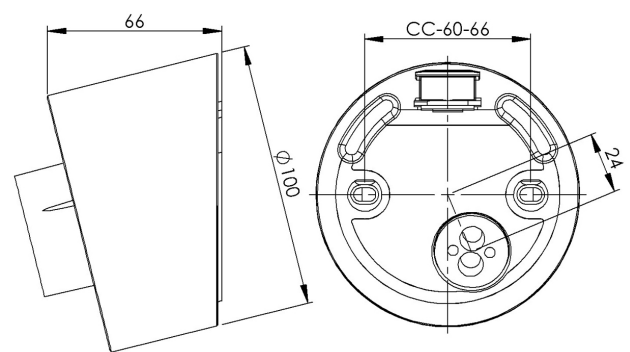

Base thread 84,5 mm

EAN / GTIN	7312905573606
E-number	7510016
Article no.	55736-000-10
Type designation	52726
Norwegian EI-number	3056126
Finnish S-number	4211984

Specification

Material	Porcelain
Base colour	White (NCS S 1000-N)
Glass thread (mm)	84,5 mm
Glass gasket	Silicone
Weight	0,74 kg
Diameter (mm)	100
Length/Depth (mm)	66
Lamp holder	E27
Light source	E27, max 75W (not included)
Effect	Max 75W
Rated voltage	230V
IP class	IP54
Insulation class	II
D class	No
IK class	IK02
Ta	-30 - +25
Installation	Wall
CC measurement (mm)	60-66
Knock out opening	1 - demands glands
Cable inlet	Bottom inlet
Cable glands	Bottom inlet
Cable area, max	Max 2 x 2,5 mm ²
Bridging	Yes
Surface mounted cable	Yes
Connection	Mantle screw
Family	Bases

Spare parts

Gasket silikon for thread 84,5 mm, Article no.: 02786-9
Glands for IP54 bases, Article no.: 52770

If the base is modified the person responsible for the modification shall be considered manufacturer. Subject to errors in text. We reserve the right to change the technical specifications (without notice).