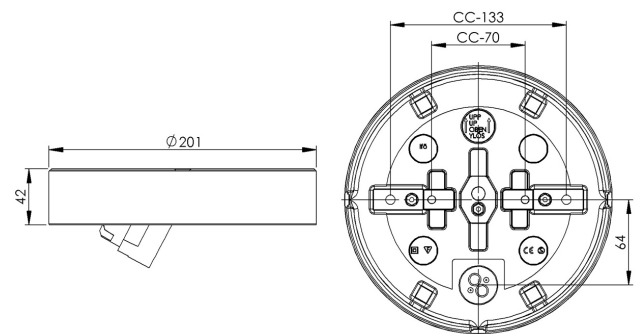

Base thread 185,5 mm

EAN / GTIN	7312905575204
E-number	7510033
Article no.	55752-000-10
Type designation	7038A
Norwegian EI-number	3002640
Finnish S-number	4212018

Specification

Material	Porcelain
Base colour	White (NCS S 1000-N)
Glass thread (mm)	185,5 mm
Glass gasket	Silicone
Weight	1,12 kg
Diameter (mm)	201
Height (mm)	42
Lamp holder	E27
Light source	E27, max 75W (not included)
Effect	Max 75W
Rated voltage	230V
IP class	IP44
Insulation class	II
D class	No
IK class	IK02
Ta	-30 - +25
Installation	Ceiling/wall
CC measurement (mm)	133, 70
Knock out opening	3
Cable inlet	Bottom inlet
Cable glands	Bottom inlet
Cable area, max	Max 2 x 2,5 mm ²
Bridging	Yes
Surface mounted cable	Yes
Connection	Screw connector
Family	Bases

Spare parts

Gasket silicone for thread 185,5 mm, Article no.: 03431

If the base is modified the person responsible for the modification shall be considered manufacturer. Subject to errors in text. We reserve the right to change the technical specifications (without notice).