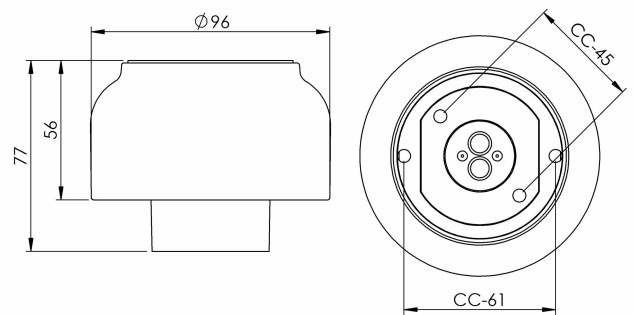

## Base Ohm thread 84,5 mm E27

Base Ohm with thread 84,5 mm white, IP44, E27, max 40W

EAN / GTIN	7312905582103
E-number	7505322
Article no.	55821-000-10
Type designation	51821/E27

### Specification

Material	Porcelain
Base colour	White (NCS S 1000-N)
Glass thread (mm)	84,5 mm
Glass gasket	Silicone
Weight	0,601 kg
Diameter (mm)	97
Height (mm)	56
Lamp holder	E27
Light source	E27, max 40W (not included)
Effect	Max 40W
Rated voltage	230V
IP class	IP44
Insulation class	II
IK class	IK02
Installation	Ceiling/wall
CC measurement (mm)	61, 45
Knock out opening	0
Cable inlet	Bottom inlet
Cable glands	Bottom inlet
Cable area, max	Max 2 x 2,5 mm <sup>2</sup>
Bridging	Yes
Surface mounted cable	No
Connection	Screw connector
Family	Bases
Design	Kauppi & Kauppi