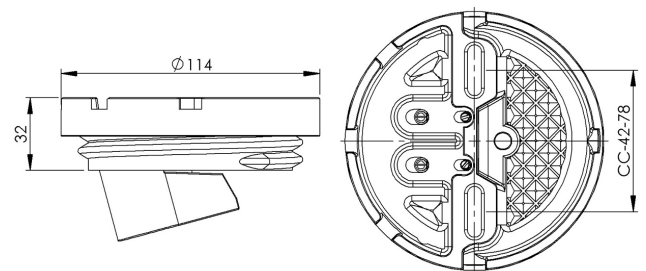

### Specification

Material	Porcelain
Base colour	White (NCS S 1000-N)
Glass thread (mm)	Internal thread 99 mm
Glass gasket	Silicone
Weight	0,45 kg
Diameter (mm)	114
Height (mm)	32
Lamp holder	E27
Light source	E27, max 75W (not included)
Effect	Max 75W
Rated voltage	230V
IP class	IP20
Insulation class	II
D class	No
IK class	IK02
Ta	-30 - +25
Installation	Ceiling/wall
CC measurement (mm)	42-78
Knock out opening	6
Cable inlet	Bottom inlet
Cable glands	Bottom inlet
Cable area, max	Max 2 x 2,5 mm <sup>2</sup>
Bridging	Yes
Surface mounted cable	Yes
Connection	Screw connector
Family	Bases