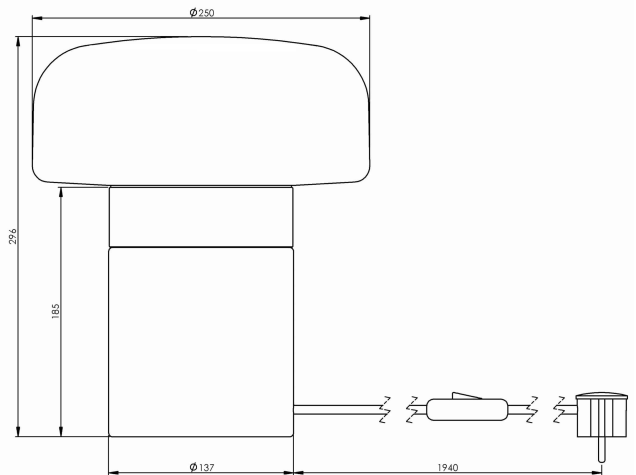

Solenne Sideboard 250/315 LED Casambi 3000K

Solenne is designed by Kauppi & Kauppi and includes a total of seven lighting fixtures, all with generous matt opal glass shades and black or white glazed porcelain bases. Four of the fixtures follow our traditional range for ceiling, wall, and facade with IP44 ratings suitable for both indoor and outdoor installations. The collection also includes three more novel types of lighting fixtures, taking our pressed porcelain to new indoor contexts. Solenne includes a grand pendant with a corresponding porcelain ceiling cup, a new table luminaire with a wooden base, and Ifö Electric's very first floor lamp.

EAN / GTIN	7312908411936
E-number	7509660
Article no.	8411-8002-10
Type designation	8411/CASAMBI

Specification

Base colour	White (NCS S 1000-N)
Glass	Matt opalglas
Glass thread (mm)	123,5 mm
Glass gasket	Silicone
Diameter (mm)	250
Height (mm)	316
Lamp holder	LED
Light source	LED module, 10W **
Colour temperature	3000K
MacAdam	3 SDCM
Life span	L80/B10: 47 000 h
Ra	Min 90
Lighting control	LED module, 10W **
Rated voltage	230V
Dimmable	Casambi
IP class	IP20
Insulation class	I
Energy class	E
D class	No
IK class	IK02
Ta	-30 - +25
Installation	Table luminaire
Bridging	No
Connection	EU plug class I
Family	Solenne
Design	Kauppi & Kauppi

Luminaire specific information

Textile cable with dimmer and EU plug class I. Cable length approx. 2 meters.

Maintenance

Disconnect the luminaire. Remove the shade and clean it. Do not use cleaning agents containing solvents. Change the light source if necessary. Check the gasket and change it if necessary. Replace the shade.

Spare parts

Shade Solenne 320, Article no.: 1-6165-30

Gasket silicone for thread 185,5 mm, Article no.: 03431

** Only use dimmers with manual trailing edge control. Do not use leading edge dimming or automatic setting as this can shorten the lifespan of the module.