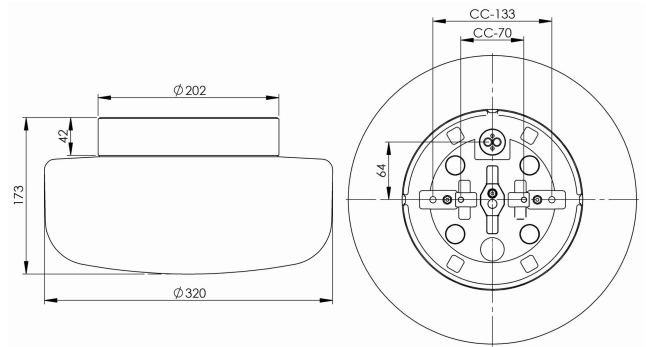

EAN / GTIN	7312908442107
E-number	7509648
Article no.	8442-500-10
Type designation	7038A

Specification

Base colour	White (NCS S 1000-N)
Glass	Matt opalglas
Glass thread (mm)	185,5 mm
Glass gasket	Silicone
Diameter (mm)	320
Height (mm)	173
Lamp holder	E27
Light source	E27, max 75W (not incl.)
Lighting control	E27, max 75W (not incl.)
Rated voltage	230V
IP class	IP44
Insulation class	II
D class	No
IK class	IK02
Ta	-30 - +25
Installation	Ceiling/wall
CC measurement (mm)	133, 70
Knock out opening	3
Cable inlet	Bottom inlet
Cable glands	Bottom inlet
Bridging	Yes
Surface mounted cable	Yes
Connection	Screw connector
Family	Solenne
Design	Kauppi & Kauppi

Spare parts

Shade Solenne 320, Article no.: 1-6165-30
Gasket silicone for thread 185,5 mm, Article no.: 03431

If the luminaire is modified the person responsible for the modification shall be considered manufacturer. Subject to errors in text. We reserve the right to change the technical specifications (without notice).