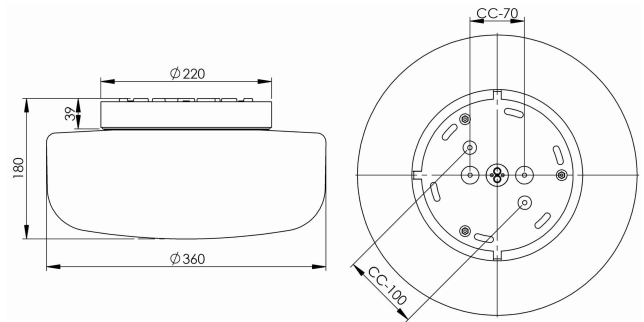

## Solenne 360/175

Solenne is designed by Kauppi & Kauppi and includes a total of seven lighting fixtures, all with generous matt opal glass shades and black or white glazed porcelain bases. Four of the fixtures follow our traditional range for ceiling, wall, and facade with IP44 ratings suitable for both indoor and outdoor installations. The collection also includes three more novel types of lighting fixtures, taking our pressed porcelain to new indoor contexts. Solenne includes a grand pendant with a corresponding porcelain ceiling cup, a new table luminaire with a wooden base, and Ifö Electric's very first floor lamp.

### Specification

Base colour	White (NCS S 1000-N)
Glass	Matt opalglas
Glass thread (mm)	184 mm
Glass gasket	Silicone
Diameter (mm)	360
Height (mm)	176
Lamp holder	E27
Light source	E27, max 2x25W (not incl.)
Lighting control	E27, max 2x25W (not incl.)
Rated voltage	230V
IP class	IP44
Insulation class	I
D class	No
IK class	IK02
Ta	-30 - +25
Installation	Ceiling/wall
CC measurement (mm)	70, 101
Knock out opening	3
Cable inlet	Bottom inlet
Cable glands	Bottom inlet
Bridging	Yes
Surface mounted cable	Yes
Connection	Terminal block
Family	Solenne
Design	Kauppi & Kauppi

### Spare parts

Shade Solenne 360, Article no.: 1-6166-30  
Gasket silicone for bayonett 184mm, Article no.: 1-03397

*If the luminaire is modified the person responsible for the modification shall be considered manufacturer. Subject to errors in text. We reserve the right to change the technical specifications (without notice).*